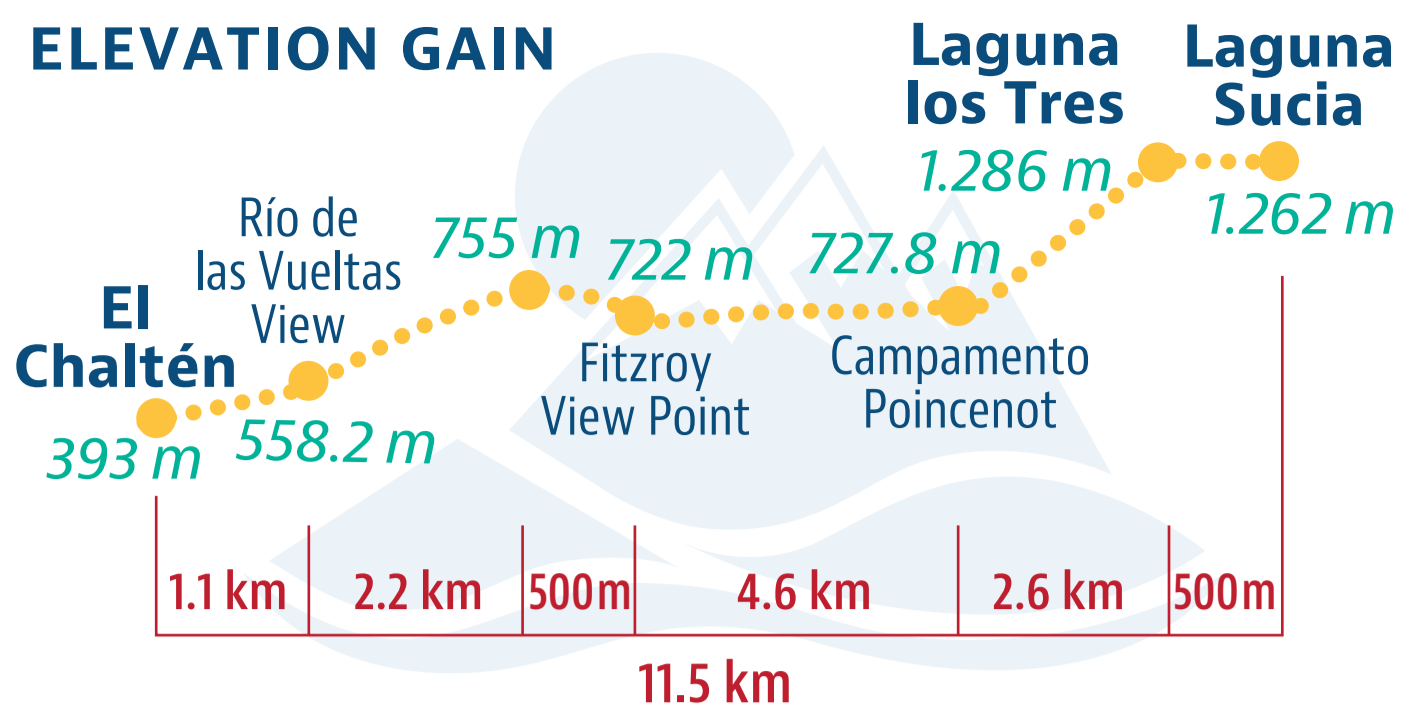

EL CHALTÉN

TREK EL CHALTÉN TO LAGUNA LOS TRES & LAGUNA SUCIA

ELEVATION GAIN

EL CHALTÉN

ACCOMMODATION LOCATIONS

© Experience Chile 2021

KEY

- Lake
- Trekking Trails
- Marked Trail
- Accommodation
- Park Ranger Station
- Serviced Camp Sites
- Free Camp Sites