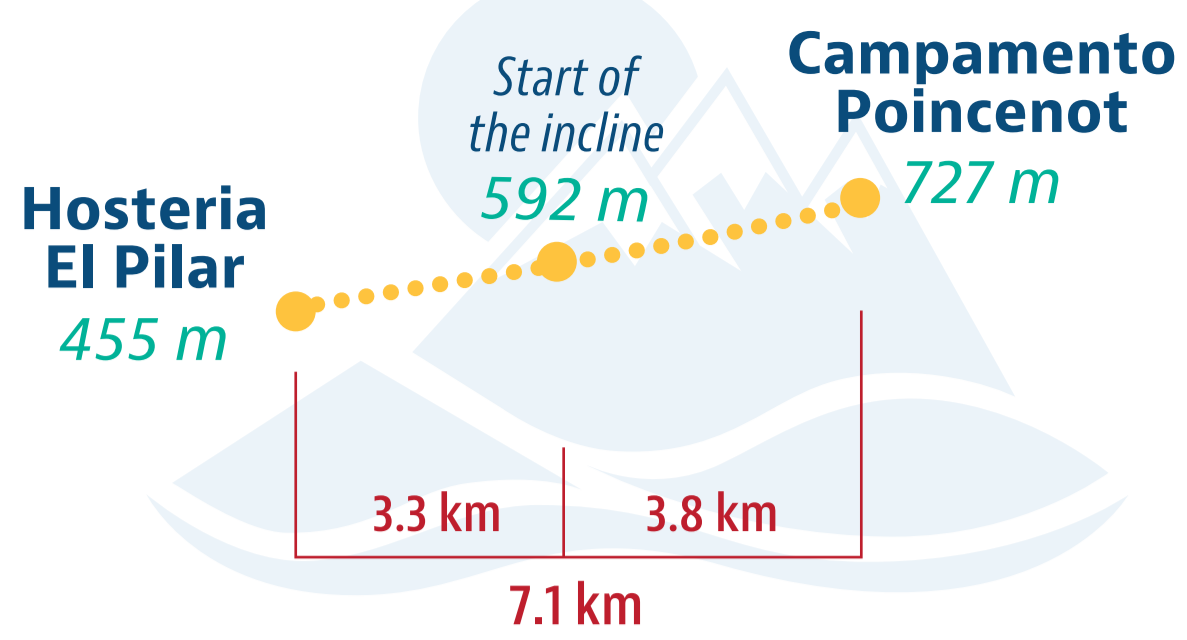

EL CHALTÉN

TREK HOSTERIA EL PILAR TO CAMPAMENTO POINCENOT

ELEVATION GAIN

EL CHALTÉN

ACCOMMODATION LOCATIONS

© Experience Chile 2021

KEY

- Lake
- Trekking Trails
- Marked Trail
- Road Route
- Accommodation
- Park Ranger Station
- Serviced Camp Sites
- Free Camp Sites