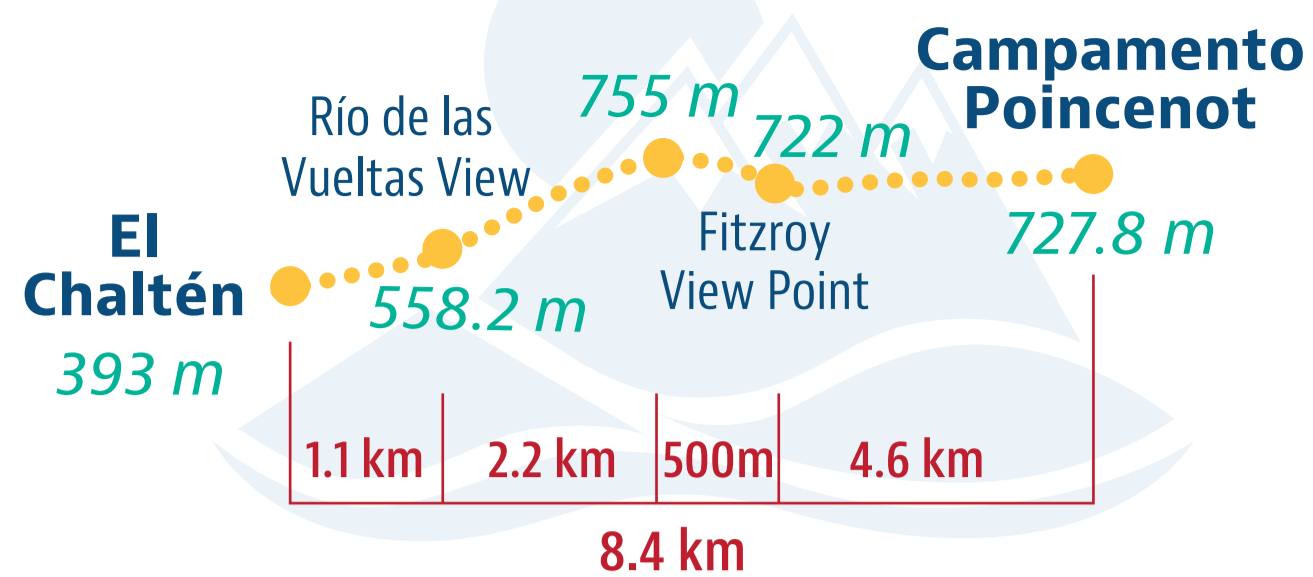

EL CHALTÉN

TREK EL CHALTÉN TO CAMPAMENTO POINCENOT

ELEVATION GAIN

EL CHALTÉN ACCOMMODATION LOCATIONS

© Experience Chile 2021

KEY

- Lake
- Trekking Trails
- Marked Trail
- Accommodation
- Park Ranger Station
- Serviced Camp Sites
- Free Camp Sites