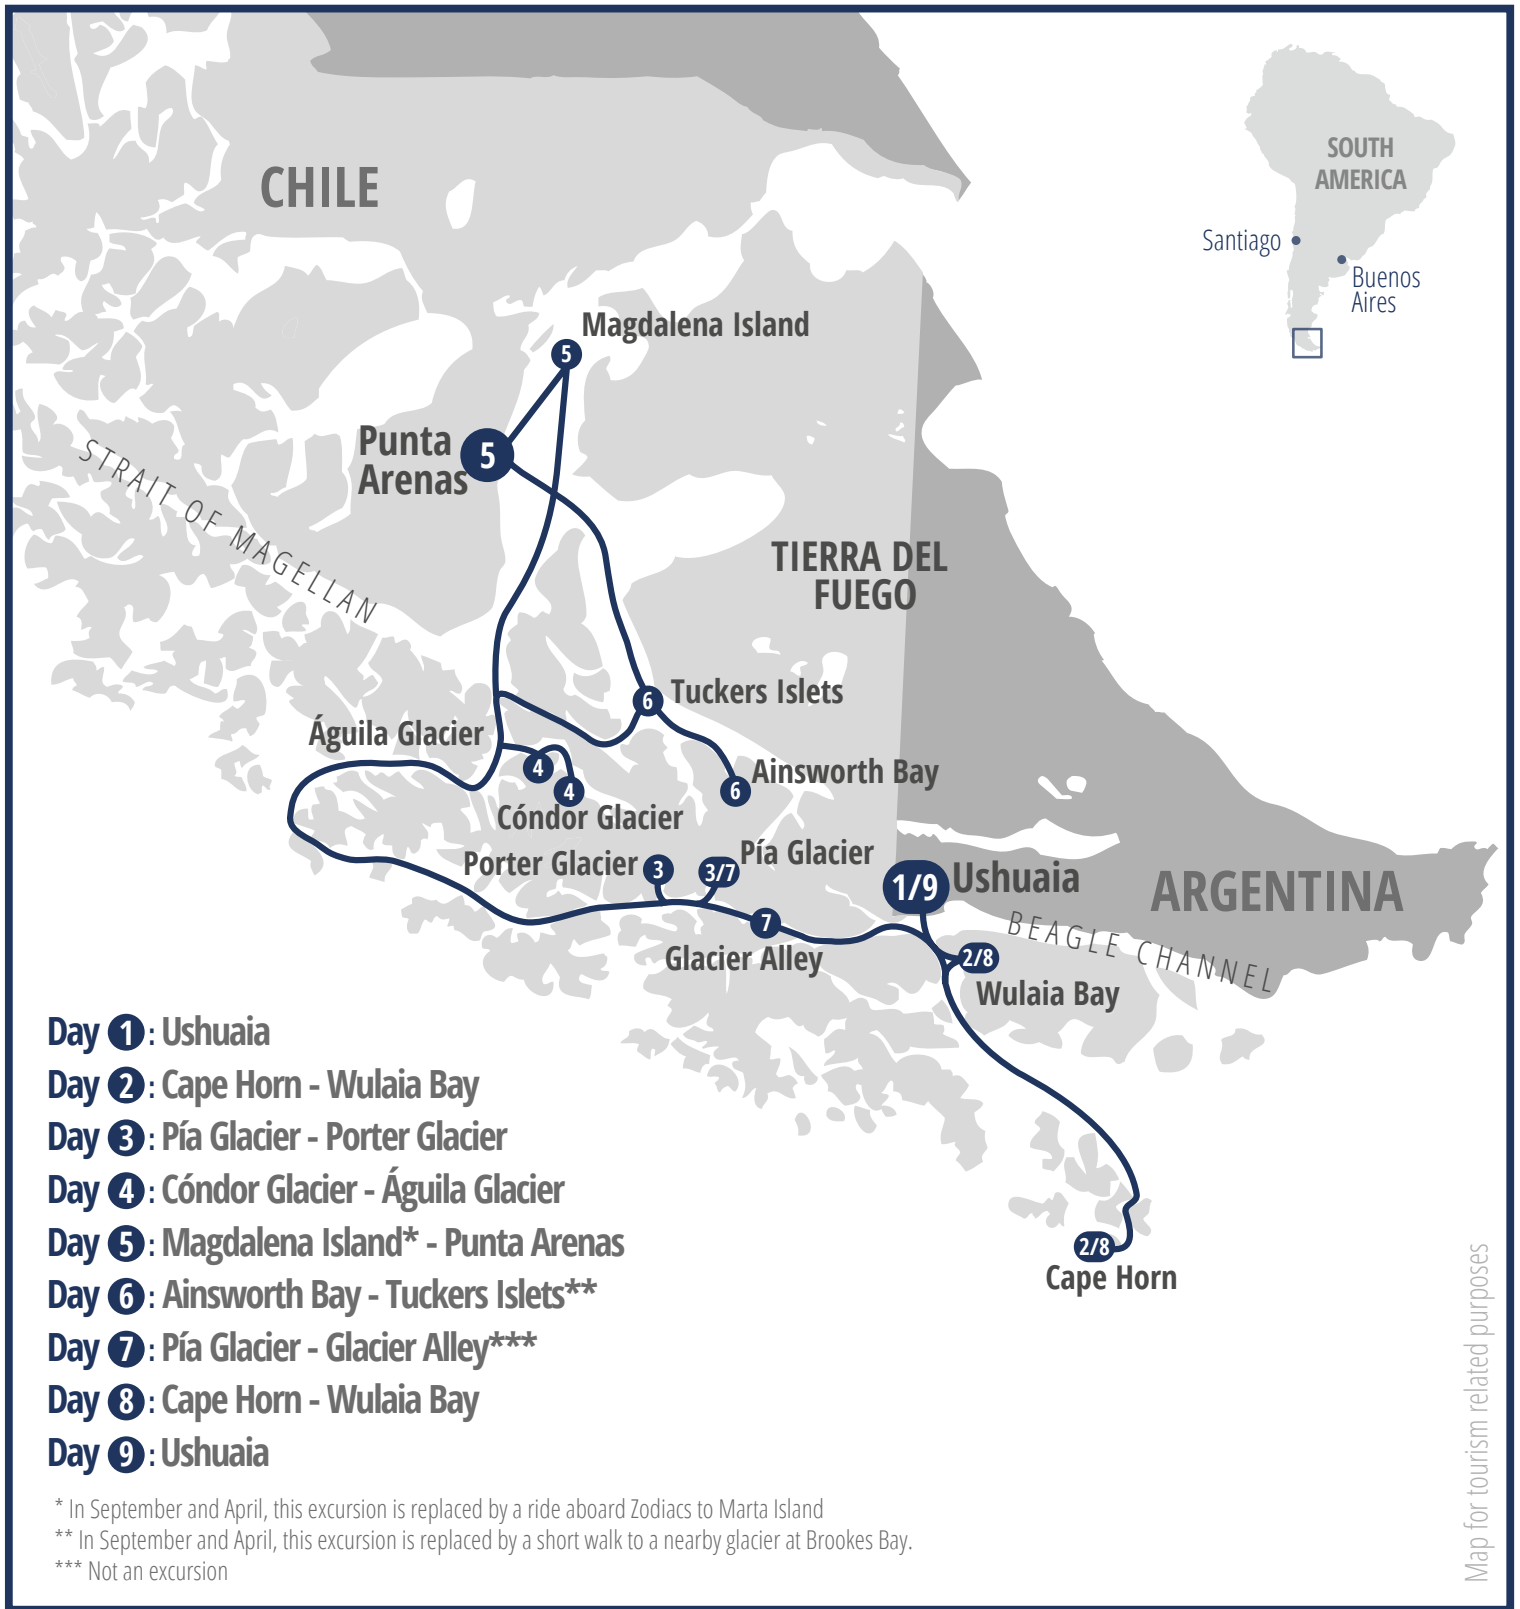

Map

Map for tourism related purposes

AUSTRALIS
CAPE HORN & PATAGONIA